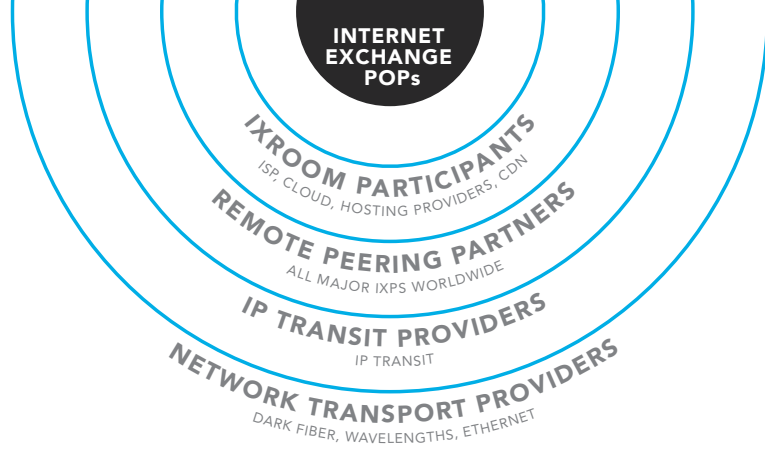

## EvoSwitch IXroom™

One of the main reasons customers come to EvoSwitch, is the connectivity-rich environment they find with us. A large part of our customers form a diverse ecosystem of Internet-related companies such as Internet Service Providers, Content Providers and Content Distribution Networks, telecom carrier networks and Hosting and Cloud Service Providers. Inside our data centers, they interconnect their networks to buy and sell network services, exchange traffic privately or publicly via our Internet Exchange partners.

EvoSwitch has named this community of customers IXroom™. Join IXroom and have direct access to our AMS-IX and NL-ix Points of Presence in our AMS1 data center, as well as other peering IP networks for direct private interconnections. You will find a broad choice of IP Transit providers and a growing number of Remote Peering Partner networks, that can transport you and connect you directly to major Internet Exchanges across Europe and the US, without the need to deploy equipment locally.

## About EvoSwitch Netherlands

EvoSwitch is a leading provider of secure and hyper-connected carrier-neutral data center services. With sustainable data centers at the internet's major global hubs, EvoSwitch is home to the world's leading content and network providers. EvoSwitch puts a strong focus on market development inside its data centers, creating tangible value for customers and partners alike. For more information, please visit [www.evoswitch.com](http://www.evoswitch.com).

connects, which interconnect in secure, isolated Meet Me Rooms across our facility. Cross connects to any of our Internet Exchange partners are free of setup and recurring charges.