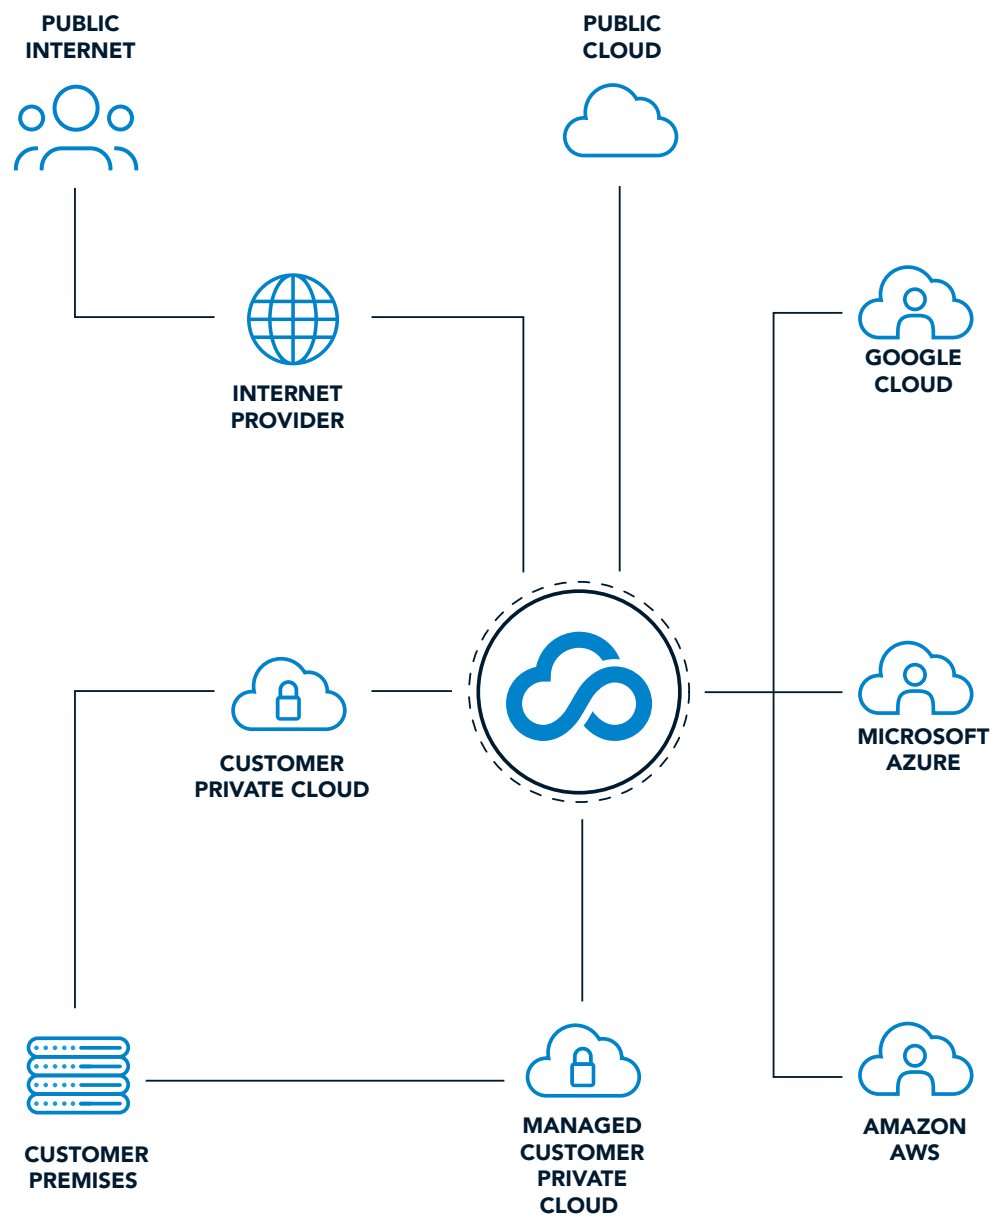

MULTILAYERED INTERCONNECTION

Your business gains automatic access to a huge range of connectivity and cloud partners in the OpenCloud IXroom.